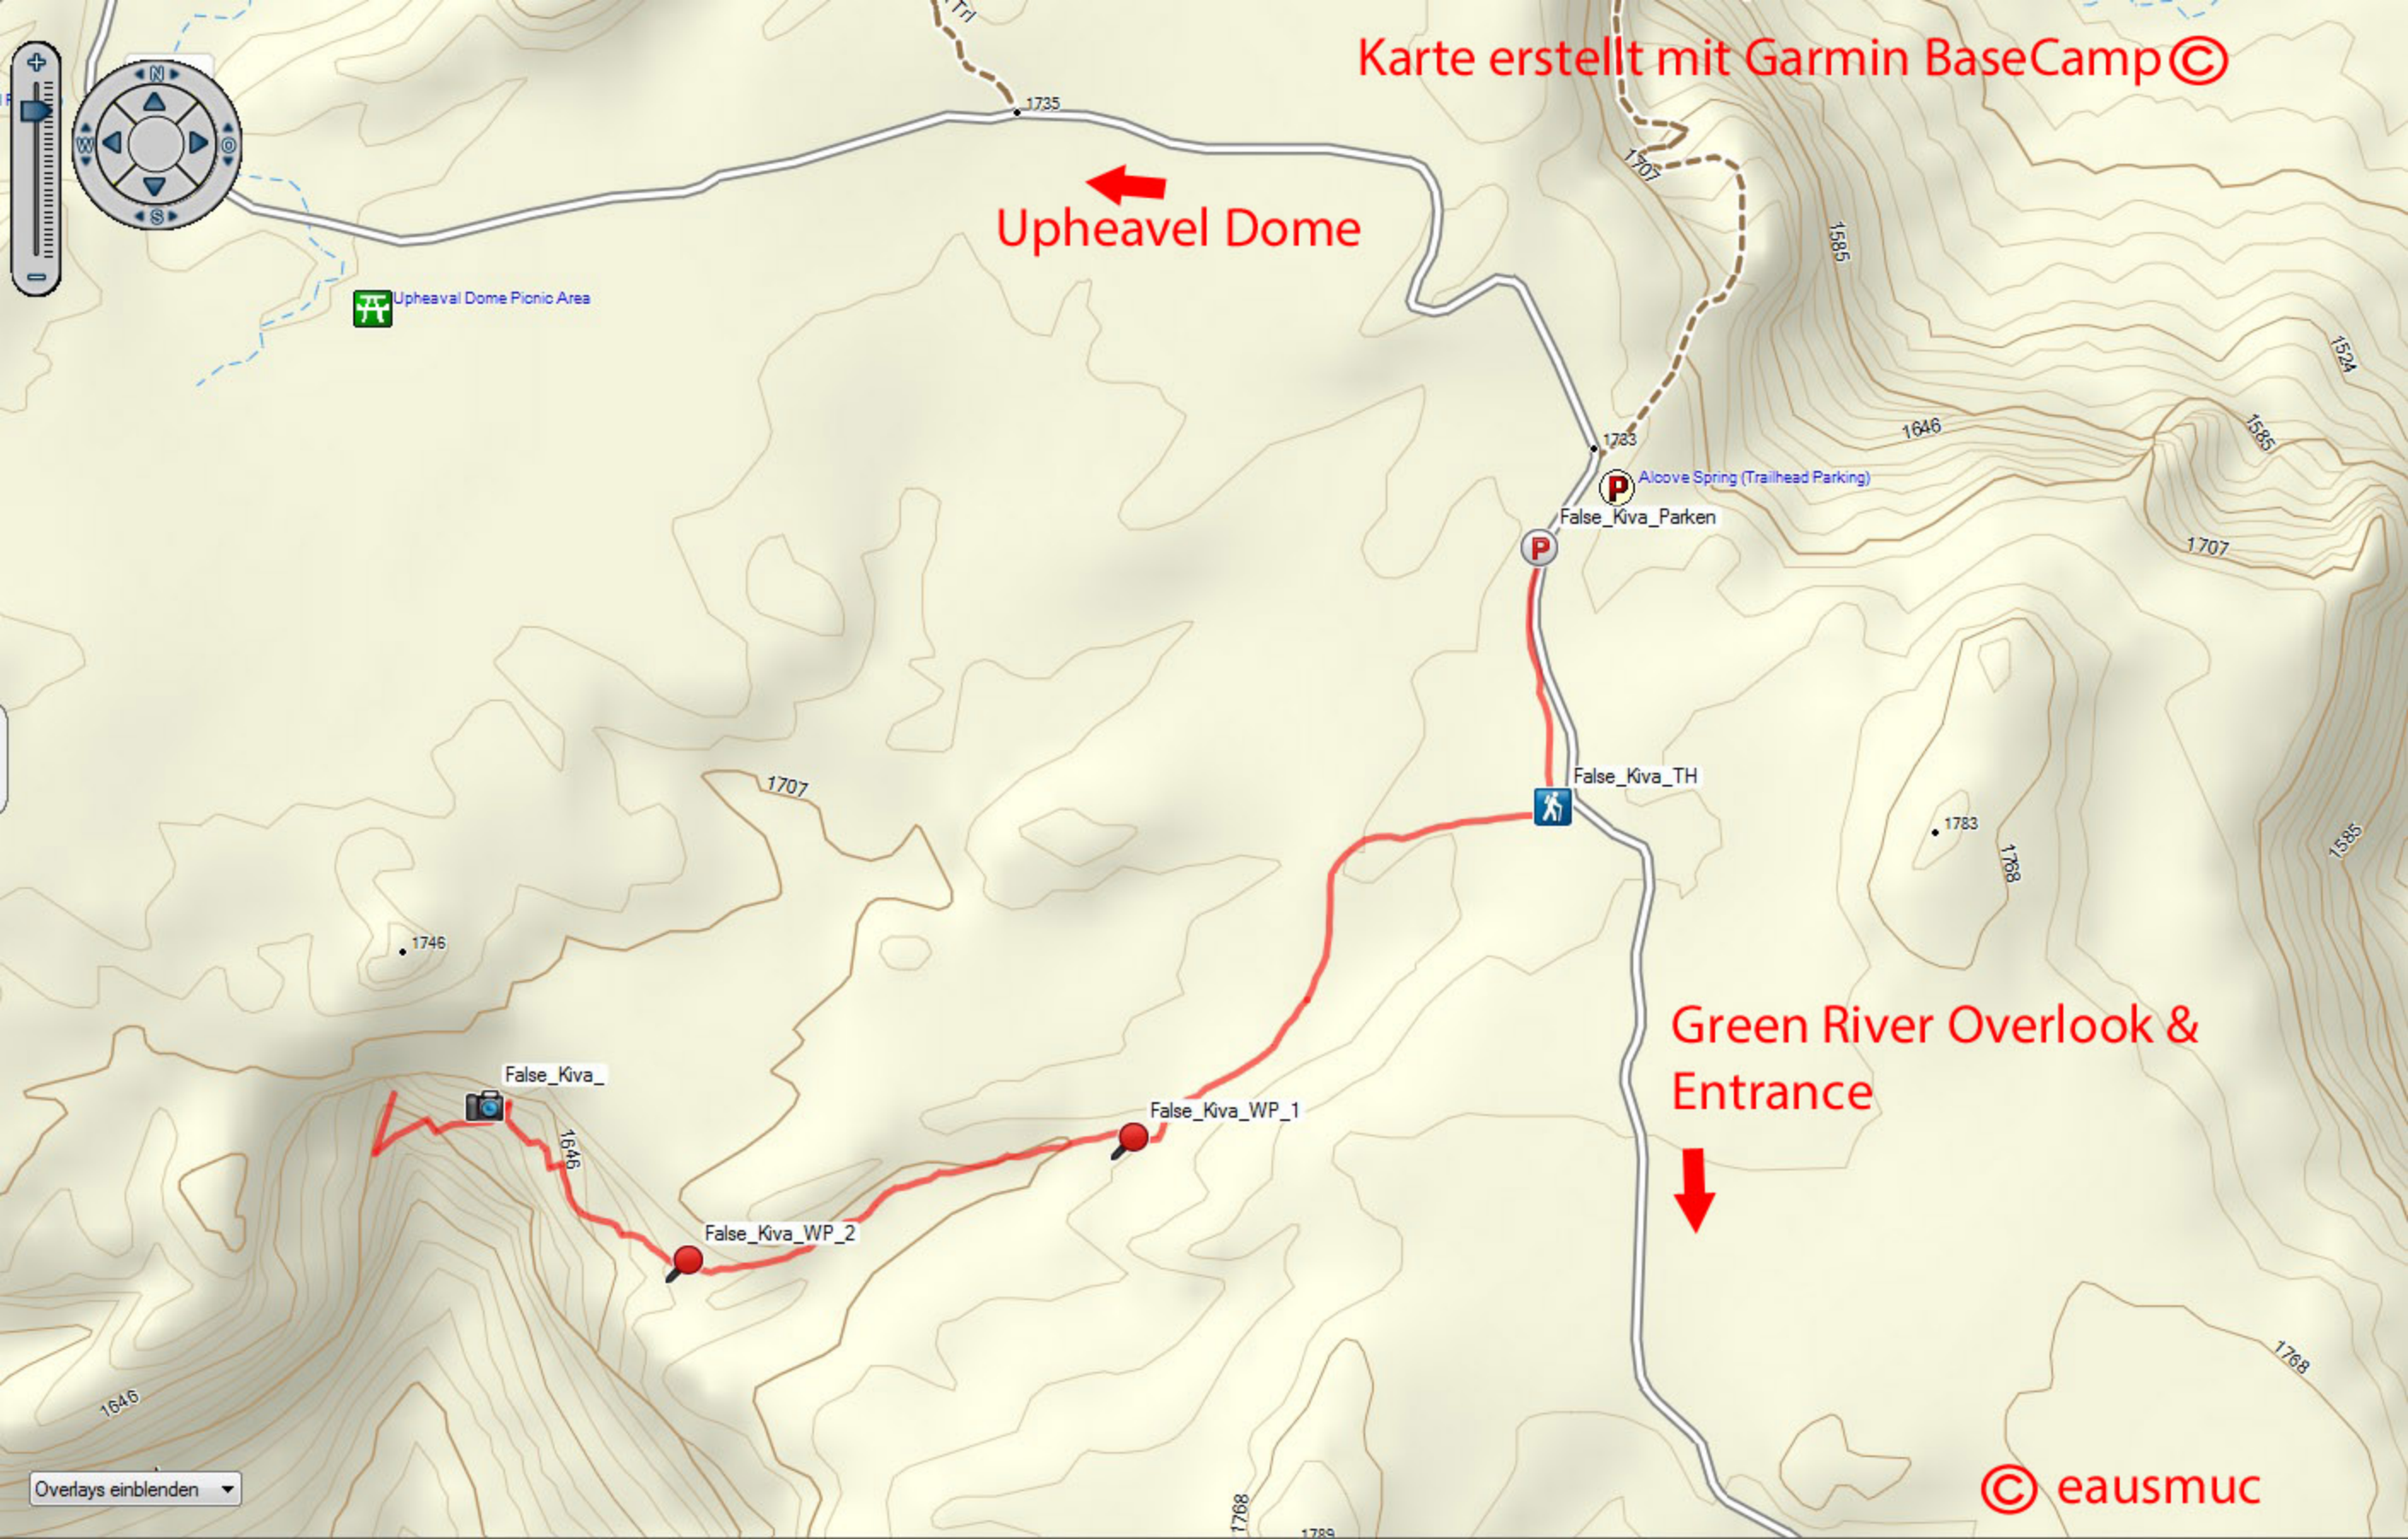

Upheavel Dome

Green River Overlook & Entrance

Upheaval Dome Picnic Area

Aloove Spring (Trailhead Parking)

False\_Kiva\_Parken

False\_Kiva\_TH

False\_Kiva\_

False\_Kiva\_WP\_1